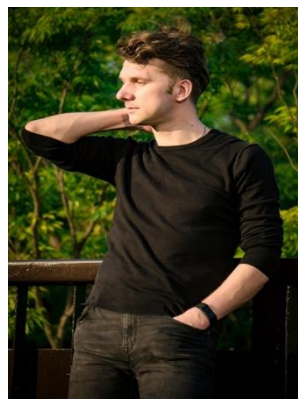

Tomas

Height: 180cm Shoes: 28.0cm

B: 95cm W: 82cm H: 95cm

Hair color: Dark Blond

Eye color: Blue

Country: Poland

Language: Japanese • English • Polish