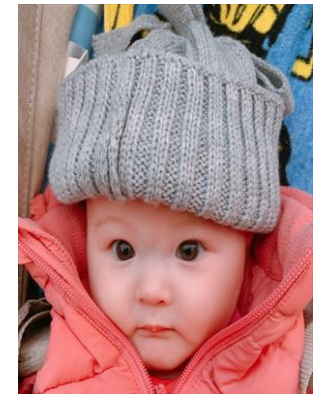

Mariya

Height: 61cm Shoes: -cm
B: -cm W: -cm H: -cm

Hair color: Ash Brown
Eye color: Ash Brown

Country: Japanese/America
Language: