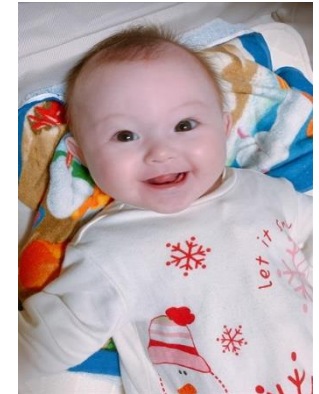

Mariya

Height: 61cm Shoes: -cm
B: -cm W: -cm H: -cm

Hair color: Ash Brown
Eye color: Ash Brown

Country: Japanese/America
Language: