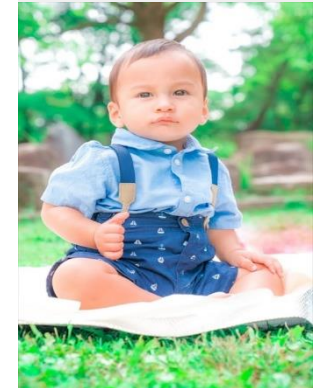

Tyler

Height: 80cm Shoes: -cm

B: -cm W: -cm H: -cm

Hair color: Brown

Eye color: Blue

Country: Brazil

Language: Japanese/Portuguese