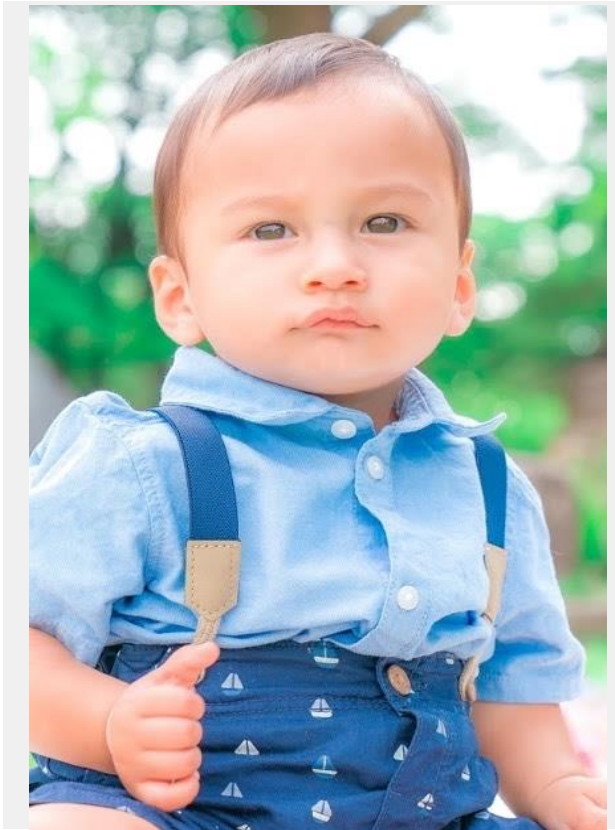

Tyler

Height: 80cm Shoes: -cm

B: -cm W: -cm H: -cm

Hair color: Brown

Eye color: Blue

Country: Brazil

Language: Japanese/Portuguese