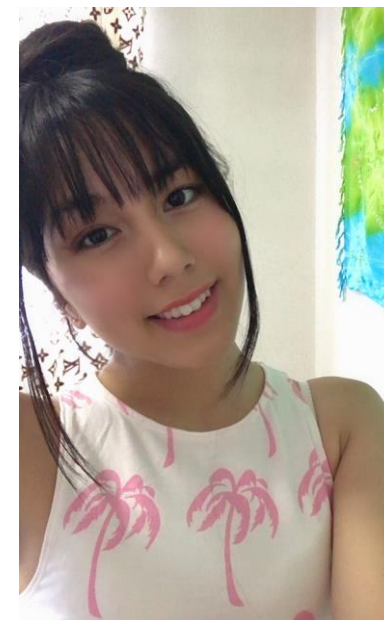

## Ashly

Height: 157cm Shoes: 24cm

B: 78cm W: 64cm H: 84cm

Hair color: Black

Eye color: Dark Brown

Country: Japan / Peru

Language: Japanese / Spanish