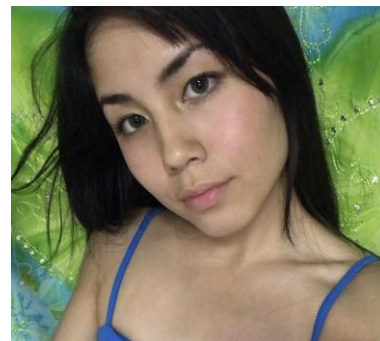

## Ashly

Height: 157cm Shoes: 24cm

B: 78cm W: 64cm H: 84cm

Hair color: Black

Eye color: Dark Brown

Country: Japan / Peru

Language: Japanese / Spanish