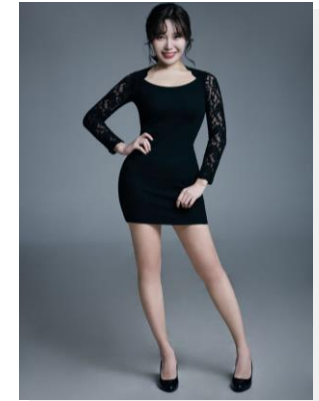

HwaJin

Height: 165cm Shoes: 25.0cm

B: 93cm W: 69cm H: 97cm

Hair color: Dark Brown

Eye color: Dark Brown

Country: Korea

Language: Korean, Japanese, English