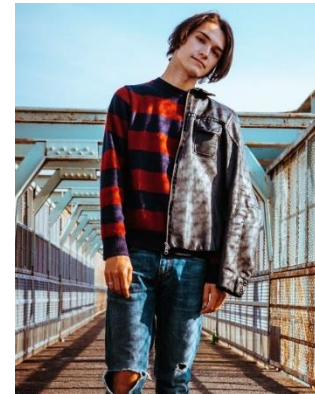

Shannon

Height: 184cm Shoes: 27.5cm
B: 89cm W: 73cm H: 91cm

Hair color: Dark Brown
Eye color: Dark Brown

Country: Japan / U.S.A
Language: Japanese English