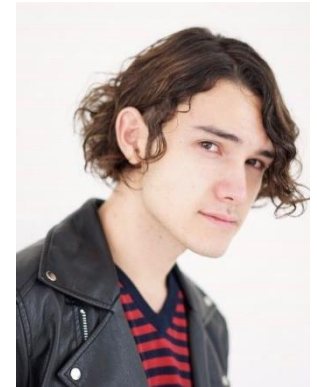

Shannon

Height: 184cm Shoes: 27.5cm
B: 89cm W: 73cm H: 91cm

Hair color: Dark Brown
Eye color: Dark Brown

Country: Japan / U.S.A
Language: Japanese English