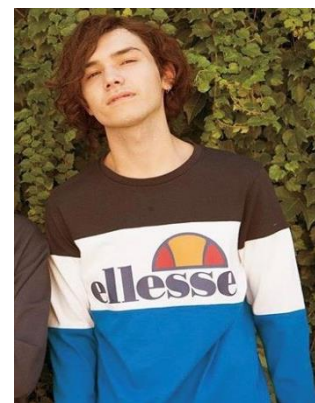

Shannon

Height: 184cm Shoes: 27.5cm
B: 89cm W: 73cm H: 91cm

Hair color: Dark Brown
Eye color: Dark Brown

Country: Japan / U.S.A
Language: Japanese English