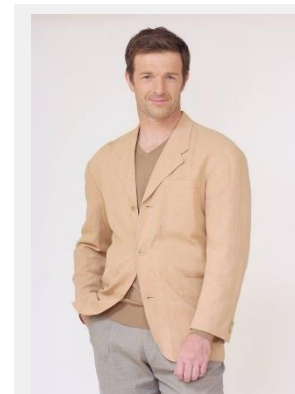

Mark

Height: 185cm Shoes: 28.0cm

B: 10cm W: 85cm H: 100cm

Hair color: Dark blonde

Eye color: Blue

Country: Australia

Language: English, Japanese