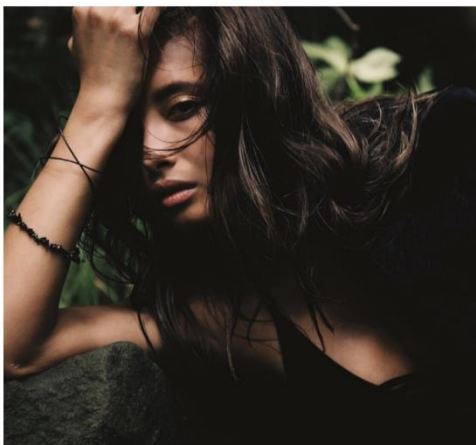

## Miki

Height: 162cm    Shoes: 23.5cm

B: 85cm W: 58cm H: 87cm

Hair color: Brown

Eye color: Dark brown

Country: Spain / Philippine

Language: Japanese, Tagalog