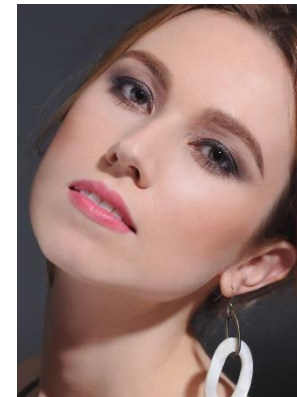

Lucie

Height: 168cm

B: 84m W: 61cm H: 89cm

Hair color: Ash Brown

Eye color: Brown

Country: Czech Republic

Language: Japanese, English