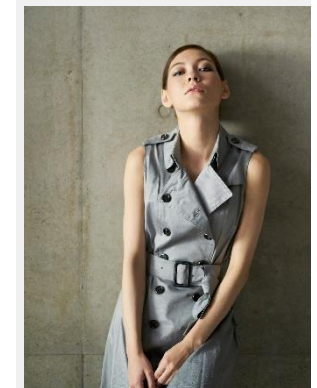

## Lila

Height: 160cm Shoes: 24.5cm

B: 80cm W: 58cm H: 88cm

Hair color: Brown

Eye color: Green

Country: Japan, U.S.A

Language: Japanese English