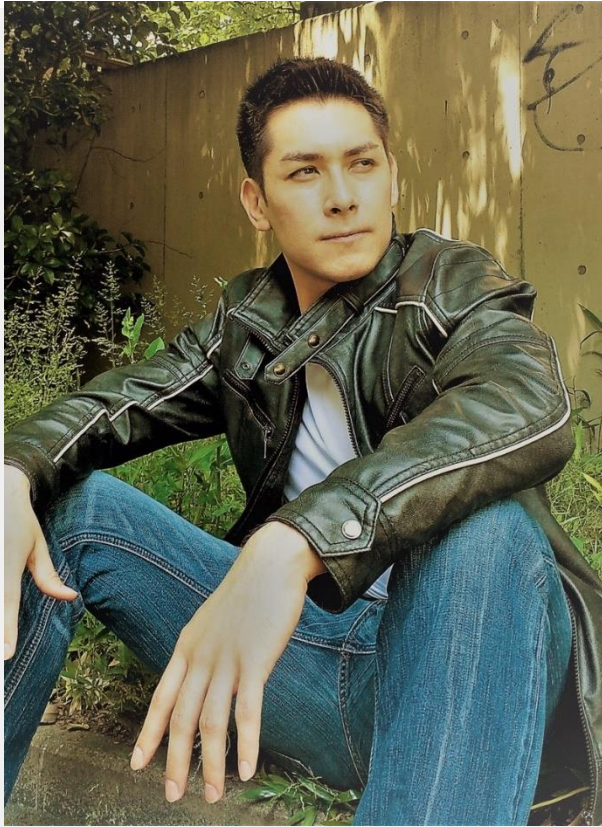

Bobby

Height: 179cm Shoes: 28.5cm

B: 99cm W: 80cm H: 100cm

Hair color: Dark brown

Eye color: Dark brown

Country: Japan / U.S.A

Language: Japanese, English