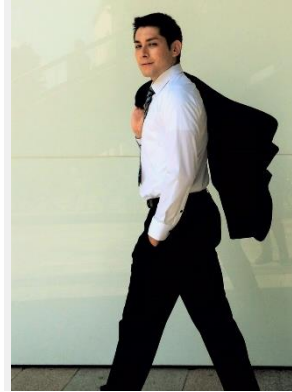

Bobby

Height: 179cm Shoes: 28.5cm

B: 99cm W: 80cm H: 100cm

Hair color: Dark brown

Eye color: Dark brown

Country: Japan / U.S.A

Language: Japanese, English