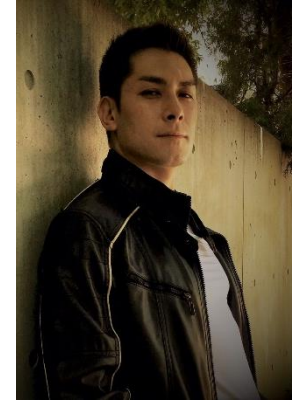

Bobby

Height: 179cm Shoes: 28.5cm

B: 99cm W: 80cm H: 100cm

Hair color: Dark brown

Eye color: Dark brown

Country: Japan / U.S.A

Language: Japanese, English